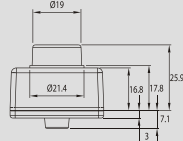

Weatherproof Type
TSC-34WW

Board Lens
TSC-34WB

Semi Pinhole Lens
TSC-34WSP

Conical Pinhole Lens
TSC-34WCP

- DIMENSION -

Pinhole Lens type

Board / Weatherproof /
DC Varifocal Lens type

- SPECIFICATION -

TSC-34W		
Signal Format	NTSC	PAL
Horizontal Resolution	Color : 560TV Lines, B/W : 700TV Lines	
Image Sensor	1/3" SONY High-Resolution Super HAD CCD	
Effective Pixels	768(H) x 494(V)	752(H) x 582(V)
Scanning System	2:1 Interlace	
Synchronization	Internal	
Scanning Frequency	15.734 KHz(H), 59.94 Hz(V)	15.625 KHz(H), 50.00 Hz(V)
Video Output	CVBS : 1.0Vp-p/75Ω	
Min. Illumination	Color : 0.2Lux/F1.2	
Electronic Shutter	1/60 ~ 1/90,000 sec	1/50 ~ 1/90,000 sec
IRIS Control	DC / MANUAL	
Signal to Noise Ratio	50dB (AGC Off, Weight On)	
Backlight Compensation	BLC / HSBLC / OFF Selectable	
White Balance	ATW / AWC / MANUAL (1,700°K ~ 11,000°K)	
Gain control	LOW / MIDDLE / HIGH / OFF Selectable	
3D-DNR	LOW / MIDDLE / HIGH / OFF Selectable	
Day & Night	COLOR / BLACK & WHITE / AUTO / EXT	
Sens-up	AUTO / OFF (Selectable x2 ~ x256)	
DIS	ON / OFF	
Digital Zoom	ON (x2 ~ x18) / OFF	
Motion Detection	ON / OFF (4 Zone)	
Privacy	ON / OFF (8 Zone)	
Mirror	ON / OFF	
Sharpness	ON / OFF (Level Adjustable)	
Input Voltage	DC 12V (±10%)	
Power Consumption	Max. 2.4W	
Operating Temp/Hum	-10°C to +50°C / 30% to 80% RH	
Storage Temp/Hum	-20°C to +60°C / 20% to 90% RH	
Dimension	37(W) x 37(H)mm	
Weight	60g	