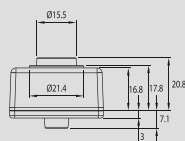

Weatherproof Type
TSC-34WW

Board Lens
TSC-34WB

Semi Pinhole Lens
TSC-34WSP

Conical Pinhole Lens
TSC-34WCP

- DIMENSION -

Pinhole Lens type

Board / Weatherproof /
DC Varifocal Lens type

- SPECIFICATION -

TSC-34W		
Signal Format	NTSC	PAL
Horizontal Resolution	Color : 560TV Lines, B/W : 700TV Lines	
Image Sensor	1/3" SONY High-Resolution Super HAD CCD	
Effective Pixels	768(H) x 494(V)	752(H) x 582(V)
Scanning System	2:1 Interlace	
Synchronization	Internal	
Scanning Frequency	15.734 KHz(H), 59.94 Hz(V)	15.625 KHz(H), 50.00 Hz(V)
Video Output	CVBS : 1.0Vp-p/75Ω	
Min. Illumination	Color : 0.2Lux/F1.2	
Electronic Shutter	1/60 ~ 1/90,000 sec	1/50 ~ 1/90,000 sec
IRIS Control	DC / MANUAL	
Signal to Noise Ratio	50dB (AGC Off, Weight On)	
Backlight Compensation	BLC / HSBLC / OFF Selectable	
White Balance	ATW / AWC / MANUAL (1,700°K ~ 11,000°K)	
Gain control	LOW / MIDDLE / HIGH / OFF Selectable	
3D-DNR	LOW / MIDDLE / HIGH / OFF Selectable	
Day & Night	COLOR / BLACK & WHITE / AUTO / EXT	
Sens-up	AUTO / OFF (Selectable x2 ~ x256)	
DIS	ON / OFF	
Digital Zoom	ON (x2 ~ x18) / OFF	
Motion Detection	ON / OFF (4 Zone)	
Privacy	ON / OFF (8 Zone)	
Mirror	ON / OFF	
Sharpness	ON / OFF (Level Adjustable)	
Input Voltage	DC 12V (±10%)	
Power Consumption	Max. 2.4W	
Operating Temp/Hum	-10°C to +50°C / 30% to 80% RH	
Storage Temp/Hum	-20°C to +60°C / 20% to 90% RH	
Dimension	37(W) x 37(H)mm	
Weight	60g	