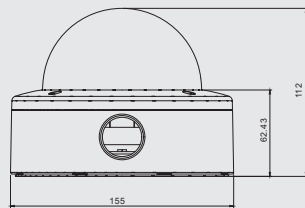

- DIMENSION -