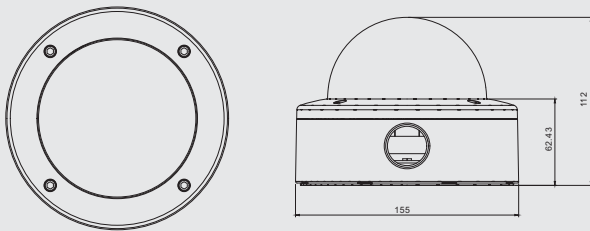

- DIMENSION -

- 3-AXIS GIMBAL BRACKET -

- Camera Rotation : 360°
- Tilt Rotation : 100°
- Pan Rotation : 270°