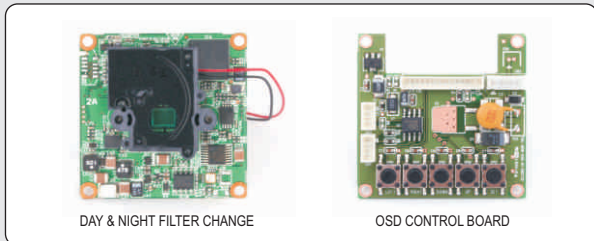

- ICR TYPE / OSD CONTROL BOARD -