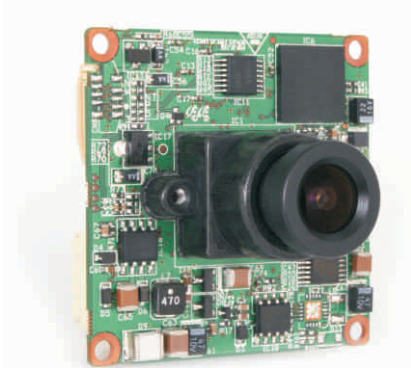

TCC-32427QS2

600TVL/D-WDR MODULE CAMERA

- FEATURES -

- 1/3" SONY High-Resolution Super HAD II CCD
- 600TV Lines Horizontal Resolution (B/W : 760TV Lines)
- Excellent Low Light Sensitivity of 0.3Lux/F1.2 (B/W 0.01Lux/F1.2)
- Day & Night
- IR Smart
- Digital WDR : Digital Wide Dynamic Range
- DNR : Digital Noise Reduction
- HLC : High Light Compensation
- Blemish Compensation : 64 Points
- Lens Shading
- Parking Line
- RS-485 Communication (Pelco-D/P)
- 42 x 42mm Size One Board Camera

Option : Audio

- DIMENSION -

- SPECIFICATIONS -

TCC-32427QS2		
Signal Format	NTSC	PAL
Horizontal Resolution	Color : 600TV Lines, B/W : 760TV Lines	
Image Sensor	1/3" SONY High-Resolution Super HAD II CCD	
Total Pixels	811(H) x 508(V)	795(H) x 596(V)
Effective Pixels	768(H) x 494(V)	752(H) x 582(V)
Scanning System	2:1 Interlace	
Synchronization	Internal	
Scanning Frequency	15.734 KHz(H), 59.94 Hz(V)	15.625 KHz(H), 50.00 Hz(V)
Video Output	CVBS : 1.0Vp-p/75Ω	
Min. Illumination	Color : 0.3Lux/F1.2, B/W : 0.01Lux/F1.2	
Electronic Shutter	1/60 ~ 1/100,000 sec	1/50 ~ 1/100,000 sec
Iris Control	DC / VIDEO / MANUAL	
Signal to Noise Ratio	52dB (AGC Off, Weight : On)	
Backlight Compensation	BLC / HLC / OFF	
White Balance	ATW1 (2,300°K ~ 9,500°K) / ATW2 (2,000°K ~ 11,000°K) / MANUAL	
Gain Control	LOW / HIGH / OFF	
DNR	ON / OFF (Level Adjustable)	
Day & Night	AUTO / COLOR / BW / EXT	
IR Control	ON / OFF (IR Smart)	
Digital WDR	ON / OFF	
Motion Detection	ON / OFF (4 Zone, 48x15)	
Privacy	ON / OFF (8 Zone)	
Horizontal Mirror	ON / OFF	
Communication	Protocol : Pelco D/P, Cam ID 255, 2400 ~ 57600	
Lens Shading	ON / OFF	
Parking Line	User Setting (LT, LB, RT, RB, F, N, T)	
OSD	Built-in (English, Chinese)	
Input Voltage	DC 12V (±10%)	
Power Consumption	Max. 2.0W	
Operating Temp/Hum	Temperature : -10°C ~ +50°C / Humidity : 30% ~ 80% RH	
Storage Temp/Hum	Temperature : -10°C ~ +50°C / Humidity : 30% ~ 80% RH	
Dimension	42.0(W) x 42.0(H) x 1.0(T)mm	
Weight	Approx. 15g	