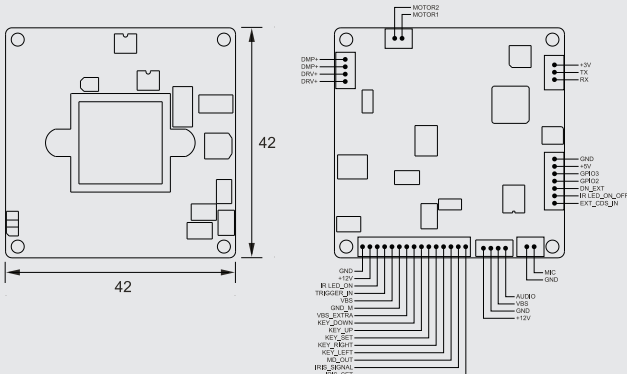

TCC-32427QS2

600TVL/D-WDR MODULE CAMERA

- FEATURES -

- 1/3" SONY High-Resolution Super HAD II CCD
- 600TV Lines Horizontal Resolution (B/W : 760TV Lines)
- Excellent Low Light Sensitivity of 0.3Lux/F1.2 (B/W 0.01Lux/F1.2)
- Day & Night
- IR Smart
- Digital WDR : Digital Wide Dynamic Range
- DNR : Digital Noise Reduction
- HLC : High Light Compensation
- Blemish Compensation : 64 Points
- Lens Shading
- Parking Line
- RS-485 Communication (Pelco-D/P)
- 42 x 42mm Size One Board Camera

Option : Audio

- DIMENSION -

- SPECIFICATIONS -

TCC-32427QS2		
Signal Format	NTSC	PAL
Horizontal Resolution	Color : 600TV Lines, B/W : 760TV Lines	
Image Sensor	1/3" SONY High-Resolution Super HAD II CCD	
Total Pixels	811(H) x 508(V)	795(H) x 596(V)
Effective Pixels	768(H) x 494(V)	752(H) x 582(V)
Scanning System	2:1 Interlace	
Synchronization	Internal	
Scanning Frequency	15.734 KHz(H), 59.94 Hz(V)	15.625 KHz(H), 50.00 Hz(V)
Video Output	CVBS : 1.0Vp-p/75Ω	
Min. Illumination	Color : 0.3Lux/F1.2, B/W : 0.01Lux/F1.2	
Electronic Shutter	1/60 ~ 1/100,000 sec	1/50 ~ 1/100,000 sec
Iris Control	DC / VIDEO / MANUAL	
Signal to Noise Ratio	52dB (AGC Off, Weight : On)	
Backlight Compensation	BLC / HLC / OFF	
White Balance	ATW1 (2,300°K ~ 9,500°K) / ATW2 (2,000°K ~ 11,000°K) / MANUAL	
Gain Control	LOW / HIGH / OFF	
DNR	ON / OFF (Level Adjustable)	
Day & Night	AUTO / COLOR / BW / EXT	
IR Control	ON / OFF (IR Smart)	
Digital WDR	ON / OFF	
Motion Detection	ON / OFF (4 Zone, 48x15)	
Privacy	ON / OFF (8 Zone)	
Horizontal Mirror	ON / OFF	
Communication	Protocol : Pelco D/P, Cam ID 255, 2400 ~ 57600	
Lens Shading	ON / OFF	
Parking Line	User Setting (LT, LB, RT, RB, F, N, T)	
OSD	Built-in (English, Chinese)	
Input Voltage	DC 12V (±10%)	
Power Consumption	Max. 2.0W	
Operating Temp/Hum	Temperature : -10°C ~ +50°C / Humidity : 30% ~ 80% RH	
Storage Temp/Hum	Temperature : -10°C ~ +50°C / Humidity : 30% ~ 80% RH	
Dimension	42.0(W) x 42.0(H) x 1.0(T)mm	
Weight	Approx. 15g	